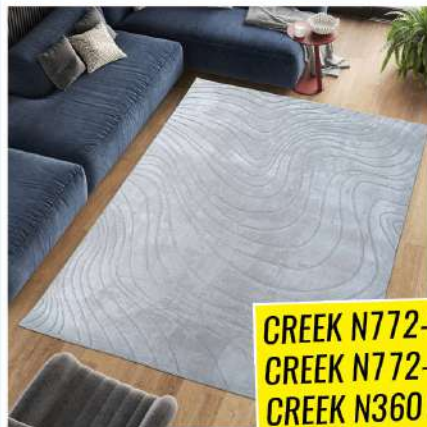

TEPIH

SNIŽENO
-15%

CREEK N772-3 GREY 120x170cm	41.65KM	~~49.00KM~~
CREEK N772-3 GREY 160x230cm	76.50KM	~~90.00KM~~
CREEK N360 GREY 120x170cm	41.65KM	~~49.00KM~~
CREEK N890 GREY 160x230cm	76.50KM	~~90.00KM~~

BIJELA OCK