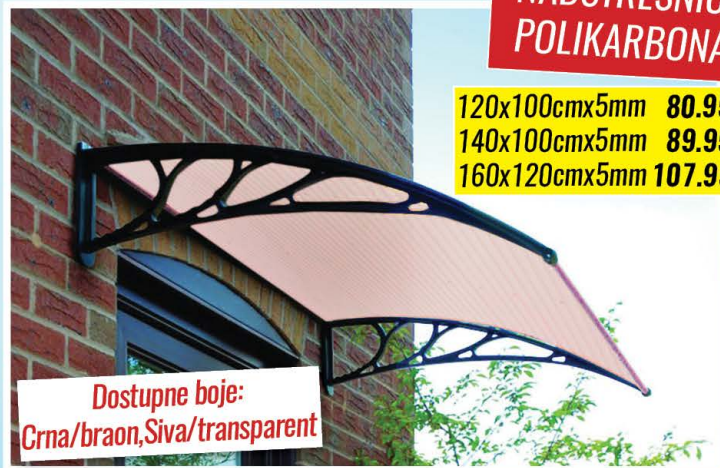

NADSTREŠNICA POLIKARBONAT

120x100cmx5mm	80.95KM
140x100cmx5mm	89.95KM
160x120cmx5mm	107.95KM

Dostupne boje:
Crna/braon, Siva/transparent